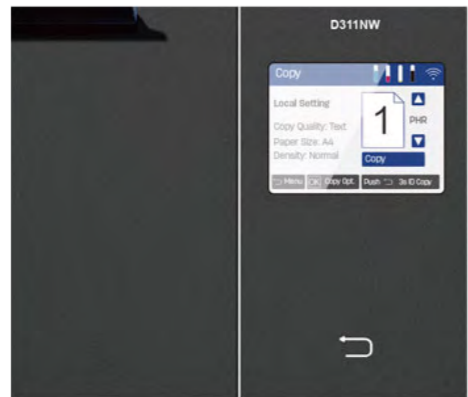

REAL-TIME VIEW QUICK START USING

2.4" LCD SCREEN, REAL-TIME VIEW THE CONDITION. OBVIOUSLY KEY MAKES QUICK START USING