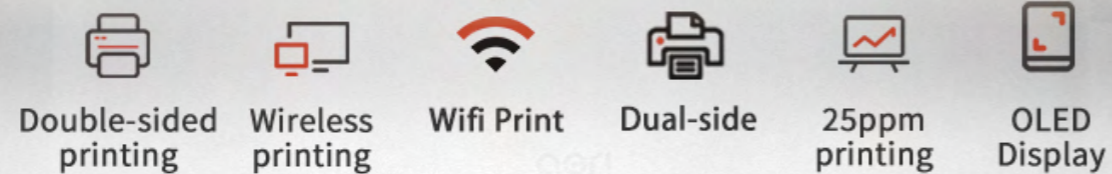

P2000DNWs

P2000 Series Monochrome Laser Printer

Up to 25 ppm
150 pages cassette
Inbox 4500 pages toner

Network / Wireless
1200dpi High Resolution
Support WinXP

High-speed laser printing

25 pages per minute, high-speed printing, reduce waiting, increase work efficiency

2.4-inch color display

2.4-inch color display, high definition, comfortable keys, smooth experience

Automatic duplex printing

Save up to 50% paper consumption. Double-sided printing reduces paper consumption, Reduce office costs.

D20 Monochrome Series Specs (Upon A4 Paper)

Model Name	P2000DNWs	
Printing Speed	25 pages/min	
Duplex Printing	Automatic	
Connection	USB, Ethernet, WLAN	
Print Resolution	1,200x1,200dpi	
Paper Box Capacity	Paper Box	150 Pages (*3)
	Paper Out Tray	100 Pages (*3)
RAM	128MB	
Consumable Capacity	Standard	4,500 Pages (*4)
	Random	4,500 Pages (*4)